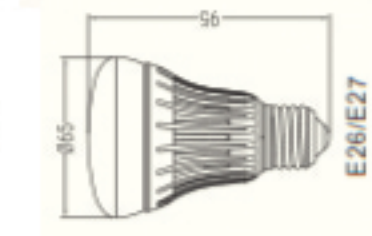

Flood Light - Dimmable R40/R30/R20

Series: RSEX Model: 02, 03 and 04 (Energy Star)

Energy Star

RSEX

- Recessed 75~100W Replacement
- Little or no heat
- No UV
- Won't attract bugs
- UL, CE, FCC, RohS, Energy Star rated

RSEX03

RSEX02

Model	Power	Dimensions	LED Qty.	Lm
RS02(R20)	8W	65X 95mm	8 x 1	500
RSE03(R30)	12W	93 x 134mm	12 x 1	800
RSE04(R40)	17.5W	125 x 160mm	17 x 1	1100

Electrical Parameters

Voltage	110/120Vac
Driver Type:	Built-in driver with PFC
Power factor:	>.9
Efficiency:	>.85

Part # Example: RSE02DXX807W50E26GFW

Series	Model	Dim or Non	Watts	Volts	Color*	Base	Beam	Lens	Body Color
RSEX (Energy Star)	02-R20	D - Yes	XX8-8W	07-110/120VAC	W30-3000K	E26	G-140	F-Frosted	W-White (Energy Star)
RS	03-R30	N - No	X12-12W		W40-4000K				
	04-R40		175-17.5W		W55-5500K				