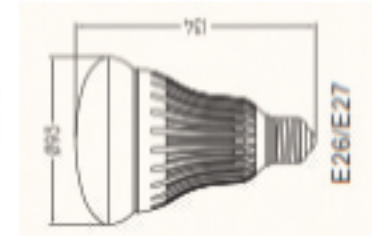

Flood Light - Dimmable R40/R30/R20

Series: RSEX Model: 02, 03 and 04 (Energy Star)

Energy Star

RSEX

- Recessed 75~100W Replacement
- Little or no heat
- No UV
- Won't attract bugs
- UL, CE, FCC, RohS, Energy Star rated

RSEX03

RSEX02

Model	Power	Dimensions	LED Qty.	Lm
RS02(R20)	8W	65X 95mm	8 x 1	500
RSE03(R30)	12W	93 x 134mm	12 x 1	800
RSE04(R40)	17.5W	125 x 160mm	17 x 1	1100

Electrical Parameters

Voltage	110/120Vac
Driver Type:	Built-in driver with PFC
Power factor:	>.9
Efficiency:	>.85