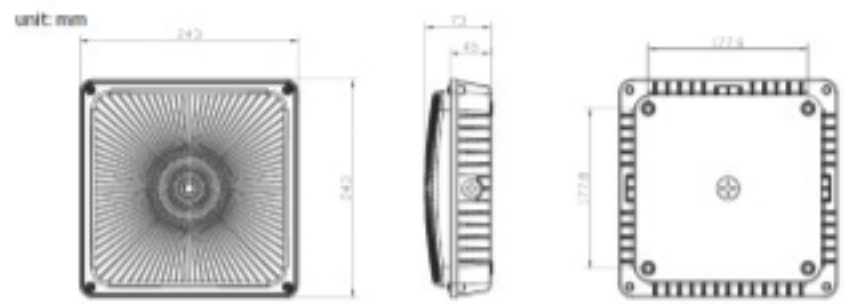

**LED Low Profile Canopy 100~277, 312~512vac**

Series: CSD  
Model: 07

Features

- Sealed die-cast profile for outdoor applications
- Replaces 100~250W HID
- Three 1/2" Conduit and one 3/4" Conduit knock outs
- Lumen 3800
- Voltages 120, 277 and 347vac
- Polycarbonate optical lens with UV stabilizers
- Built-in Class 2 driver, optional photocell
- Easy installation