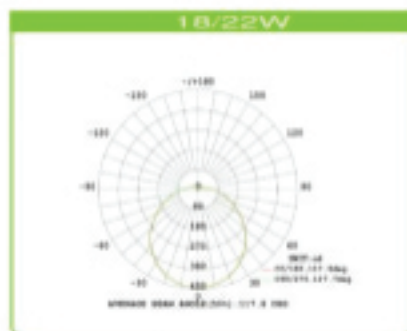

### Surface Mount Ceiling Light

**Series: CF Model: 01**  
IP44 Weatherproof

- Applications:**
- Parking Garage
  - Parking Lot
  - Wall and Area Lighting
  - Indoor or Outdoor
  - Commercial buildings
  - Residential
  - Schools
  - Medical

- Benefits:**
- 90% Energy Savings
  - Low or no heat
  - IP65 Weatherproof
  - Long Life Powder Coat
  - 50,000 hrs life
  - 5 Year Warranty
  - Easy Installation

Item	Symbol	LED Flush mount			
Diameter	φ	12"	14"	16"	
Rated Power	W	15W	18W	22W	35W
Product Code	Non-dim	CF01NX1210WXXSKMW	CF01NX1810WXXSKMW	CF01NX2210WXXSKMW	CF01NX3510WXXSKMW
	dimnable	CF01DX1510WXXSKMW	CF01DX1810WXXSKMW	CF01DX2210WXXSKMW	CF01DX3510WXXSKMW
Dimension	mm	D300×H100	D350×H100	D400×H100	D400×H100
LED Type / Qty	SMD2835	84pcs	108pcs	132pcs	216pcs
Luminous Flux	LM	Typ.1100LM	Typ.1400LM	Typ.1700LM	Typ.2850LM
Color Index	Ra	Ra>80			
Luminous Efficacy	LM/W	80lm/w			
Power Factor	PF	PF>0.95			
Light Color	/	Warm White / Neutral White /Pure white/ Cool White			
Color Temperature	TC (K)	2500-4000K / 4000 K /5000			
LED Current	mA	Constant 50mA			
Beam Angle	Degree	180°			
Input Voltage	V	AC90-277V			
Warranty	Hours	5 years			
Package	Symbol	12' / 300mm	14" / 350mm	16" / 400mm	16" / 400mm
	/	10W	18W	22W	35W
	Inner Box	325*107*375mm,1pcs	375*107*375mm,1pcs	425*117*425mm,1pcs	425*117*425mm,1pcs
	Carton	665*555*400mm,10pcs	765*555*400mm,10pcs	865*605*405mm,10pcs	865*605*405mm,10pcs
Unit Price (Exw USD\$)	Symbol	12' / 300mm	14" / 350mm	16" / 400mm	
	Inner Box	15W	18W	22W	35W
Certification	/	UL	UL and Energy star about 4000K	UL and Energy star about 4000K	UL and Energy star about 4000K

Series	Model	Dim	Watts	Volts(AC)	Color	Battery	Beam	Lens	BODY COLOR
CF	01	N = NO D=DIM	X15=15W X18=18W	10=100-277	W30=3000K	N=No	M=140	M= Milk	W=White
			X22=22W		W40=4000K				
			X35=35W		W50=5000K				