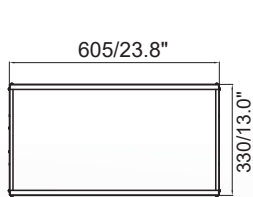

DIMENSIONS: MM

Wattage Range:65-155W

Wattage Range:170-210W

Wattage Range:255-300W

Wattage Range:400W

Specifications:

ETLB7-2FT

Length: 605 (23.8")
Width: 330/440 (13 / 17.3")
Depth: 92.5 (3.6")
Weight: 4.6/5.70 (kg)

ETLB7-4FT

Length: 1166 (45.9")
Width: 330/440 (13 / 17.3")
Depth: 92.5 (3.6")
Weight: 8310/9.60 (kg)

PHOTOMETRIC TEST LIST

Catalog No.	Lumens Rated	Watts Rated	Efficacy Rated
ETLB7-2/2/BW/065/FL/840/U/AU1/F1/A3/B3/SN/EMN	9295	65	143
ETLB7-2/2/BW/065/FL/850/U/AU1/F1/A3/B3/SN/EMN	9360	65	144
ETLB7-2/2/BLM/085/FL/840/U/AU1/F1/A3/B3/SN/EMN	12495	85	147
ETLB7-2/2/BLM/085/FL/850/U/AU1/F1/A3/B3/SN/EMN	12580	85	148
ETLB7-2/2/BWM/105/FL/840/U/AU1/F1/A3/B3/SN/EMN	15435	105	147
ETLB7-2/2/BWM/105/FL/850/U/AU1/F1/A3/B3/SN/EMN	15540	105	148
ETLB7-2/4/BWH/130/FL/840/U/AU1/F1/A3/B3/SN/EMN	19110	130	147
ETLB7-2/4/BWH/130/FL/850/U/AU1/F1/A3/B3/SN/EMN	19240	130	148
ETLB7-2/3/BWM/155/FL/840/U/AU1/F1/A3/B3/SN/EMN	22785	155	147
ETLB7-2/3/BWM/155/FL/850/U/AU1/F1/A3/B3/SN/EMN	22940	155	148
ETLB7-2/4/BLM/170/FL/840/U/AU1/F1/A3/B3/SN/EMN	24990	170	147
ETLB7-2/4/BLM/170/FL/850/U/AU1/F1/A3/B3/SN/EMN	25160	170	148
ETLB7-2/6/BLS/210/FL/840/U/AU1/F1/A3/B3/SN/EMN	30870	210	147
ETLB7-2/6/BLS/210/FL/850/U/AU1/F1/A3/B3/SN/EMN	31080	210	148
ETLB7-4/3/BLM/255/FL/840/U/AU1/F1/A3/B3/SN/EMN	37485	255	147
ETLB7-4/3/BLM/255/FL/850/U/AU1/F1/A3/B3/SN/EMN	37740	255	148
ETLB7-4/3/BWM/300/FL/840/U/AU1/F1/A3/B3/SN/EMN	44100	300	147
ETLB7-4/3/BWM/300/FL/850/U/AU1/F1/A3/B3/SN/EMN	44400	300	148
ETLB7-4/4/BWM/400/FL/840/U/AU1/F1/A3/B3/SN/EMN	58800	400	147
ETLB7-4/4/BWM/400/FL/850/U/AU1/F1/A3/B3/SN/EMN	59200	400	148