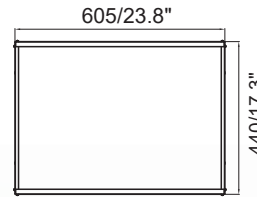

DIMENSIONS: MM

Wattage Range:65-155W

Wattage Range:170-210W

Wattage Range:255-300W

Wattage Range:400W

Specifications:

ETLB7-2FT

Length: 605 (23.8")
Width: 330/440 (13 / 17.3")
Depth: 92.5 (3.6")
Weight: 4.6/5.70 (kg)

ETLB7-4FT

Length: 1166 (45.9")
Width: 330/440 (13 / 17.3")
Depth: 92.5 (3.6")
Weight: 8310/9.60 (kg)

PHOTOMETRIC TEST LIST

Catalog No.	Lumens Rated	Watts Rated	Efficacy Rated
ETLB7-2/2/BW/065/FL/840/U/AU1/F1/A3/B3/SN/EMN	9295	65	143
ETLB7-2/2/BW/065/FL/850/U/AU1/F1/A3/B3/SN/EMN	9360	65	144
ETLB7-2/2/BLM/085/FL/840/U/AU1/F1/A3/B3/SN/EMN	12495	85	147
ETLB7-2/2/BLM/085/FL/850/U/AU1/F1/A3/B3/SN/EMN	12580	85	148
ETLB7-2/2/BWM/105/FL/840/U/AU1/F1/A3/B3/SN/EMN	15435	105	147
ETLB7-2/2/BWM/105/FL/850/U/AU1/F1/A3/B3/SN/EMN	15540	105	148
ETLB7-2/4/BWH/130/FL/840/U/AU1/F1/A3/B3/SN/EMN	19110	130	147
ETLB7-2/4/BWH/130/FL/850/U/AU1/F1/A3/B3/SN/EMN	19240	130	148
ETLB7-2/3/BWM/155/FL/840/U/AU1/F1/A3/B3/SN/EMN	22785	155	147
ETLB7-2/3/BWM/155/FL/850/U/AU1/F1/A3/B3/SN/EMN	22940	155	148
ETLB7-2/4/BLM/170/FL/840/U/AU1/F1/A3/B3/SN/EMN	24990	170	147
ETLB7-2/4/BLM/170/FL/850/U/AU1/F1/A3/B3/SN/EMN	25160	170	148
ETLB7-2/6/BLS/210/FL/840/U/AU1/F1/A3/B3/SN/EMN	30870	210	147
ETLB7-2/6/BLS/210/FL/850/U/AU1/F1/A3/B3/SN/EMN	31080	210	148
ETLB7-4/3/BLM/255/FL/840/U/AU1/F1/A3/B3/SN/EMN	37485	255	147
ETLB7-4/3/BLM/255/FL/850/U/AU1/F1/A3/B3/SN/EMN	37740	255	148
ETLB7-4/3/BWM/300/FL/840/U/AU1/F1/A3/B3/SN/EMN	44100	300	147
ETLB7-4/3/BWM/300/FL/850/U/AU1/F1/A3/B3/SN/EMN	44400	300	148
ETLB7-4/4/BWM/400/FL/840/U/AU1/F1/A3/B3/SN/EMN	58800	400	147
ETLB7-4/4/BWM/400/FL/850/U/AU1/F1/A3/B3/SN/EMN	59200	400	148