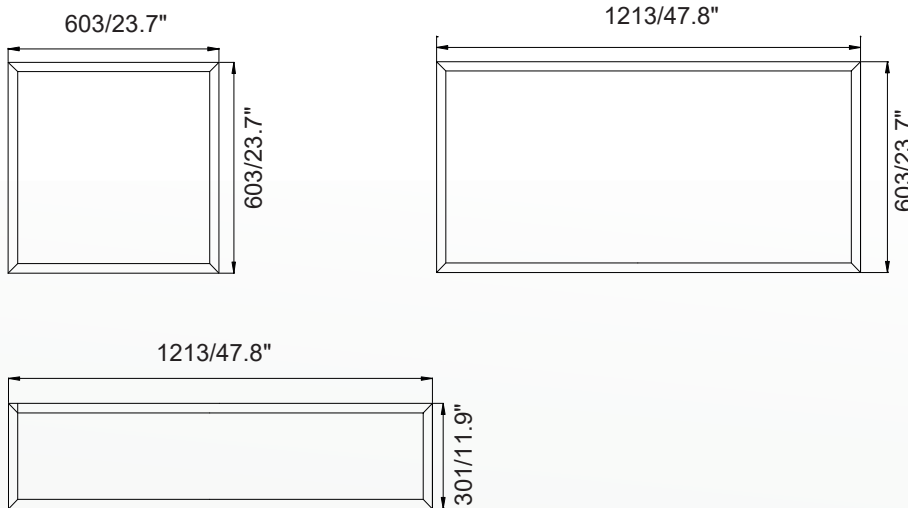

COLOR/WATTAGE SELECTION

1213/47.8" X 301/11.9"

COLOR/WATTAGE SELECTION

603/23.7" X 603/23.7"

COLOR/WATTAGE SELECTION

1213/47.8" X 603/23.7"

PRODUCT FEATURES

The new Architectural ETLPZ-LED fixture adopts the latest in optical and LED technology for use in many commercial applications. The ETLPZ -LED provides a single pleasant volumetric soft light that fills any interior space, giving it a larger, brighter, and more productive ambiance.

DIMENSIONS: MM

Specifications:
ETLPZ-22/24

Length: 603/1213 (23.7"/47.8")
 Width: 603 (23.7")
 Depth: 41 (1.6")
 Weight: 2.62/4.18 (kg)

Specifications:
ETLPZ-14

Length: 1213 (47.8")
 Width: 301 (11.9")
 Depth: 41 (1.6")
 Weight: 2.01 (kg)